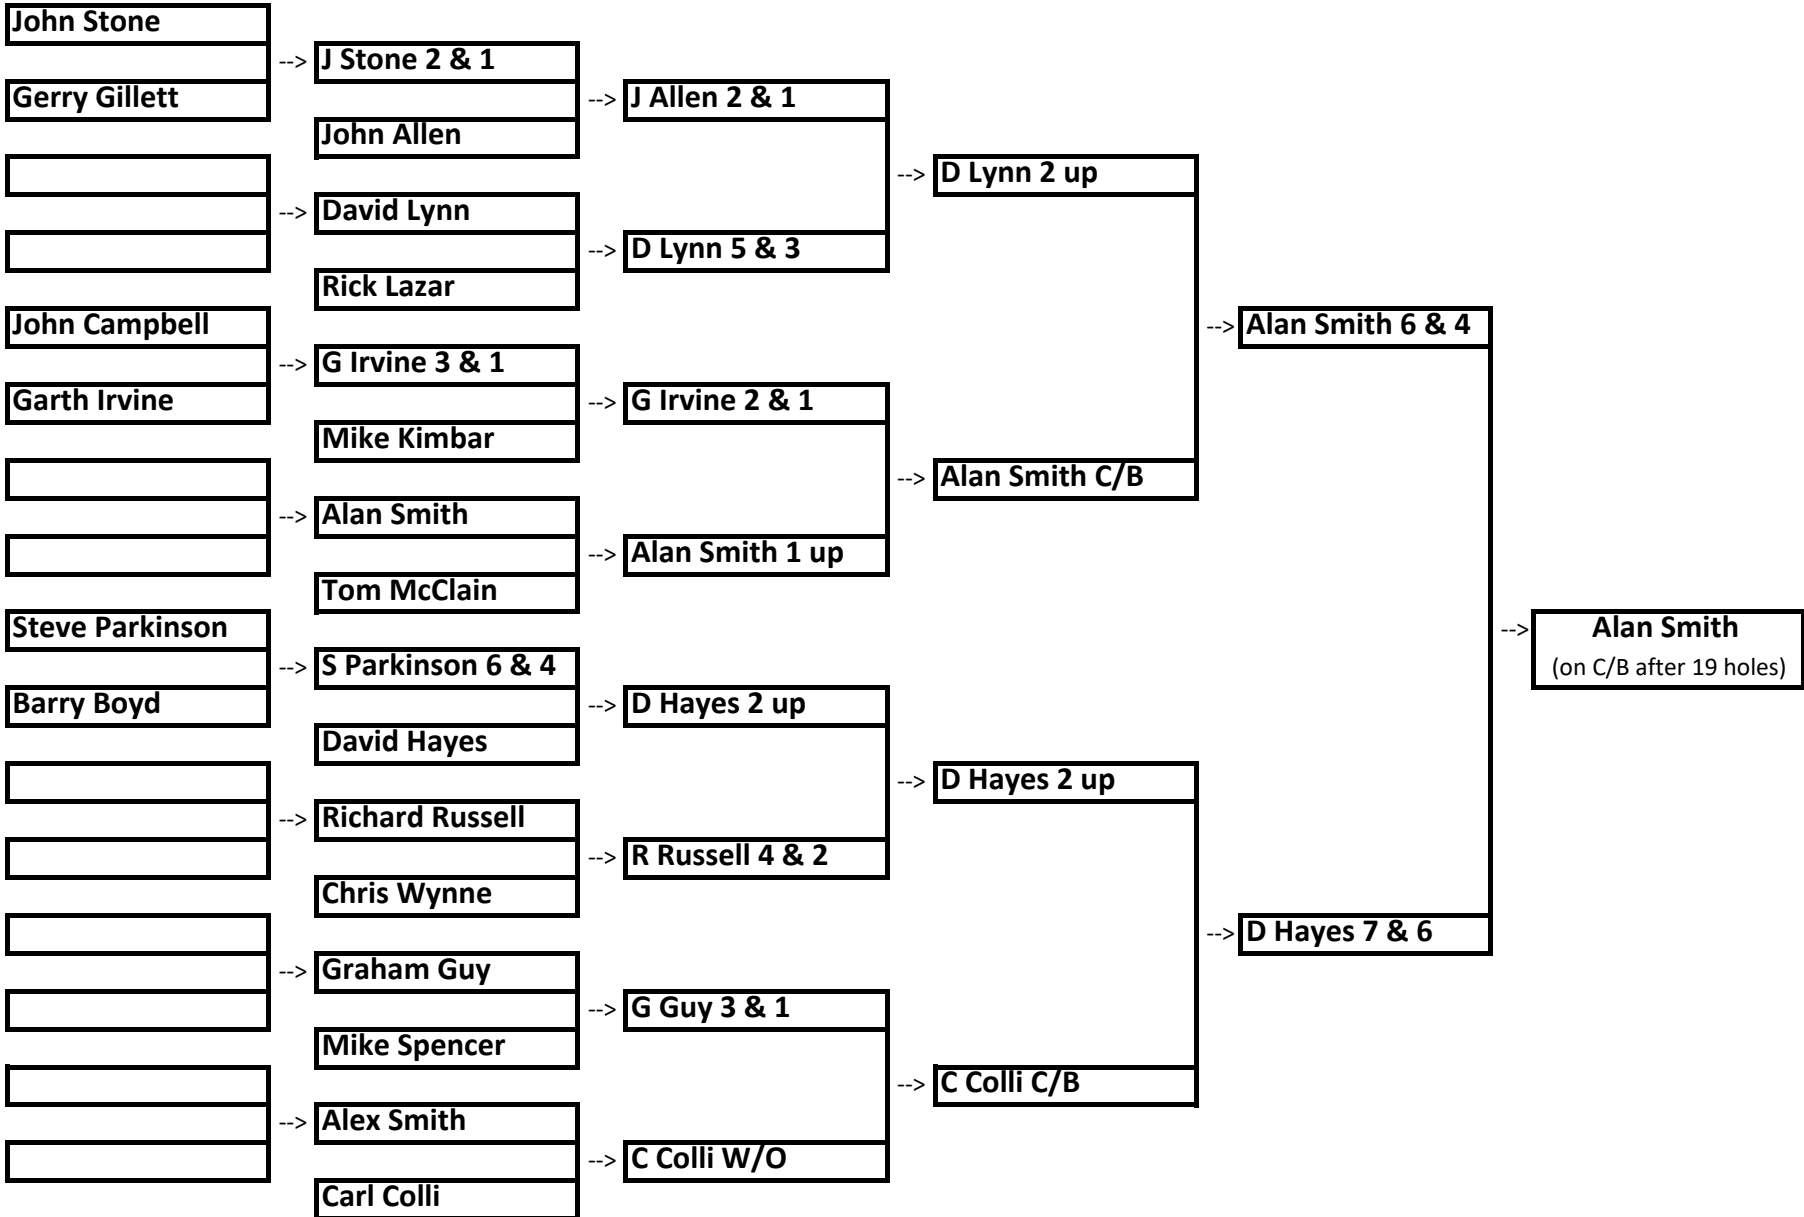

West Coast Golf Club Inc - Jock Oehlers Match Play Championship Ladder

Rnd 1, Tues 2, Tuart or Fri
5 Mar, Old

Rnd 2, Mon 8 or Fri 12
Mar, Tuart

Rnd 3, Mon 15 Mar or Fri
19 Mar, Old

Rnd 4 S-Final, Mon 22
Mar or Fri 26 Mar, Tuart

Rnd 5 Final, Mon 29
Mar, Old

Winner Jock Oehlers
Shield

W/O - walk-over, C/B - count-back